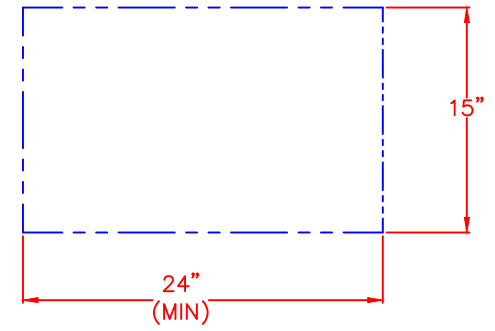

LYNX 15" OUTDOOR REFRIGERATOR
MODEL LM15REFR
WITH DIMENSIONS

ISLAND CUTOUT
DIMENSIONS ON PAGE 3

TOP VIEW

NOTE: FOR THIS ILLUSTRATION,
REFRIGERATOR HAS BEEN SET
AT MINIMUM HEIGHT OF 34"

FRONT VIEW

SIDE VIEW

LYNX 15" OUTDOOR REFRIGERATOR
MODEL LM15REFL (LEFT HAND HINGE)
WITH DIMENSIONS

ISLAND CUTOUT
DIMENSIONS ON PAGE 3

TOP VIEW

NOTE: FOR THIS ILLUSTRATION,
REFRIGERATOR HAS BEEN SET
AT MINIMUM HEIGHT OF 34"

FRONT VIEW

SIDE VIEW

LYNX 15" OUTDOOR REFRIGERATOR
MODEL LM15REFR
ISLAND CUTOUT

ISLAND CUTOUT
IN BLUE

FRONT VIEW

SIDE VIEW