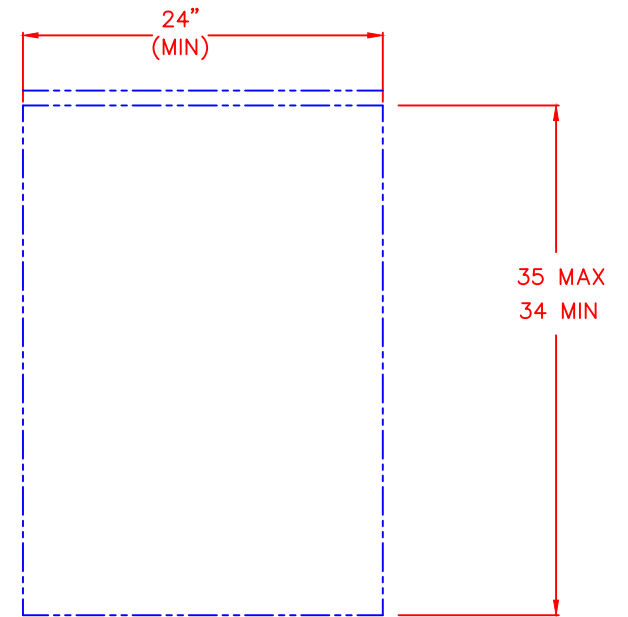

LYNX 15" OUTDOOR REFRIGERATOR
MODEL LM15REFR
WITH DIMENSIONS

ISLAND CUTOUT
DIMENSIONS ON PAGE 3

TOP VIEW

NOTE: FOR THIS ILLUSTRATION,
REFRIGERATOR HAS BEEN SET
AT MINIMUM HEIGHT OF 34"

FRONT VIEW

SIDE VIEW

LYNX 15" OUTDOOR REFRIGERATOR
MODEL LM15REFL (LEFT HAND HINGE)
WITH DIMENSIONS

ISLAND CUTOUT
DIMENSIONS ON PAGE 3

TOP VIEW

NOTE: FOR THIS ILLUSTRATION,
REFRIGERATOR HAS BEEN SET
AT MINIMUM HEIGHT OF 34"

FRONT VIEW

SIDE VIEW

LYNX 15" OUTDOOR REFRIGERATOR
MODEL LM15REFR
ISLAND CUTOUT

ISLAND CUTOUT
IN BLUE

FRONT VIEW

SIDE VIEW