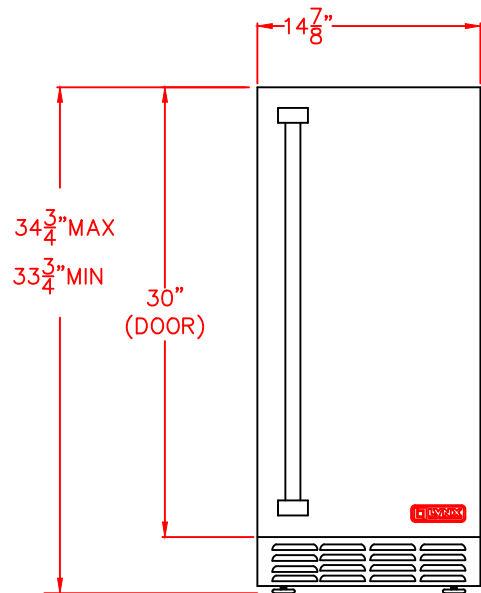

LYNX 15" OUTDOOR REFRIGERATOR
MODEL LM15REFR
WITH DIMENSIONS

ISLAND CUTOUT
DIMENSIONS ON PAGE 3

TOP VIEW

NOTE: FOR THIS ILLUSTRATION,
REFRIGERATOR HAS BEEN SET
AT MINIMUM HEIGHT OF 34"

FRONT VIEW

SIDE VIEW

LYNX 15" OUTDOOR REFRIGERATOR
MODEL LM15REFL (LEFT HAND HINGE)
WITH DIMENSIONS

ISLAND CUTOUT
DIMENSIONS ON PAGE 3

TOP VIEW

NOTE: FOR THIS ILLUSTRATION,
REFRIGERATOR HAS BEEN SET
AT MINIMUM HEIGHT OF 34"

FRONT VIEW

SIDE VIEW

LYNX 15" OUTDOOR REFRIGERATOR
MODEL LM15REFR
ISLAND CUTOUT

ISLAND CUTOUT
IN BLUE

FRONT VIEW

SIDE VIEW