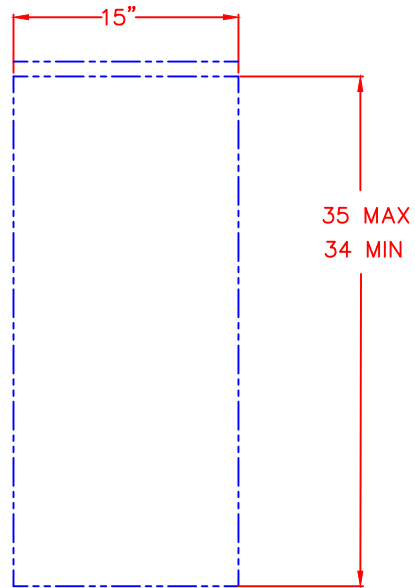

LYNX 15" OUTDOOR REFRIGERATOR
MODEL LM15REFR
WITH DIMENSIONS

ISLAND CUTOUT
DIMENSIONS ON PAGE 3

TOP VIEW

NOTE: FOR THIS ILLUSTRATION,
REFRIGERATOR HAS BEEN SET
AT MINIMUM HEIGHT OF 34"

FRONT VIEW

SIDE VIEW

LYNX 15" OUTDOOR REFRIGERATOR
MODEL LM15REFL (LEFT HAND HINGE)
WITH DIMENSIONS

ISLAND CUTOUT
DIMENSIONS ON PAGE 3

TOP VIEW

NOTE: FOR THIS ILLUSTRATION,
REFRIGERATOR HAS BEEN SET
AT MINIMUM HEIGHT OF 34"

FRONT VIEW

SIDE VIEW

LYNX 15" OUTDOOR REFRIGERATOR
MODEL LM15REFR
ISLAND CUTOUT

ISLAND CUTOUT
IN BLUE

FRONT VIEW

SIDE VIEW