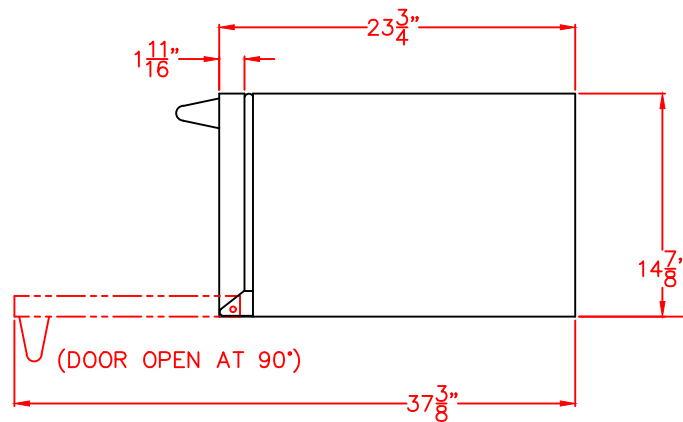

LYNX 15" OUTDOOR REFRIGERATOR
MODEL LM15REFR
WITH DIMENSIONS

ISLAND CUTOUT
DIMENSIONS ON PAGE 3

TOP VIEW

NOTE: FOR THIS ILLUSTRATION,
REFRIGERATOR HAS BEEN SET
AT MINIMUM HEIGHT OF 34"

FRONT VIEW

SIDE VIEW

LYNX 15" OUTDOOR REFRIGERATOR
MODEL LM15REFL (LEFT HAND HINGE)
WITH DIMENSIONS

ISLAND CUTOUT
DIMENSIONS ON PAGE 3

TOP VIEW

NOTE: FOR THIS ILLUSTRATION,
REFRIGERATOR HAS BEEN SET
AT MINIMUM HEIGHT OF 34"

FRONT VIEW

SIDE VIEW

LYNX 15" OUTDOOR REFRIGERATOR
MODEL LM15REFR
ISLAND CUTOUT

ISLAND CUTOUT
IN BLUE

FRONT VIEW

SIDE VIEW