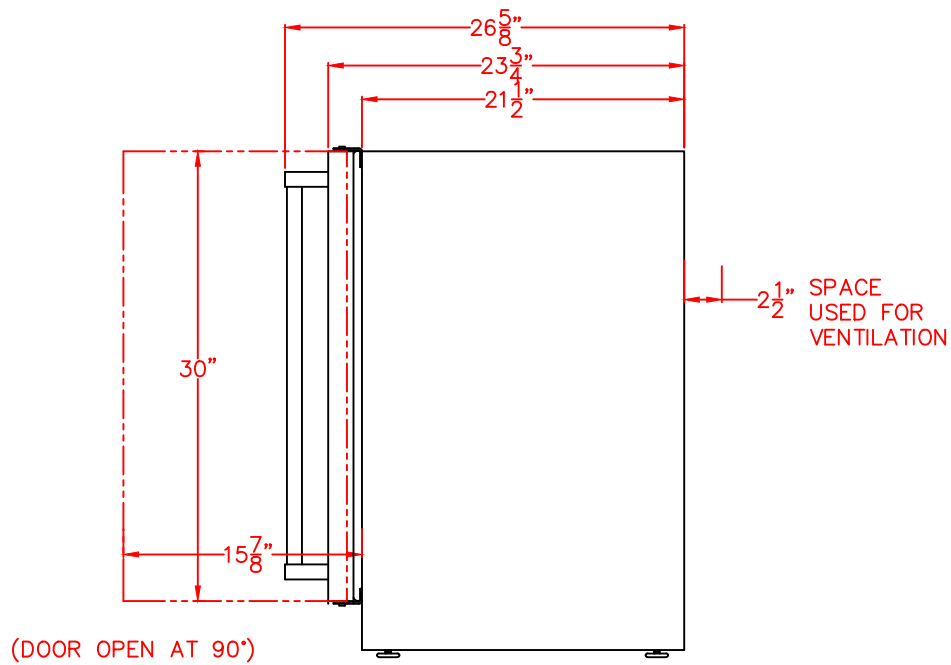

LYNX 15" OUTDOOR REFRIGERATOR
MODEL LM15REFR
WITH DIMENSIONS

ISLAND CUTOUT
DIMENSIONS ON PAGE 3

TOP VIEW

NOTE: FOR THIS ILLUSTRATION,
REFRIGERATOR HAS BEEN SET
AT MINIMUM HEIGHT OF 34"

FRONT VIEW

SIDE VIEW

LYNX 15" OUTDOOR REFRIGERATOR
MODEL LM15REFL (LEFT HAND HINGE)
WITH DIMENSIONS

ISLAND CUTOUT
DIMENSIONS ON PAGE 3

TOP VIEW

NOTE: FOR THIS ILLUSTRATION,
REFRIGERATOR HAS BEEN SET
AT MINIMUM HEIGHT OF 34"

FRONT VIEW

SIDE VIEW

LYNX 15" OUTDOOR REFRIGERATOR
MODEL LM15REFR
ISLAND CUTOUT

ISLAND CUTOUT
IN BLUE

FRONT VIEW

SIDE VIEW