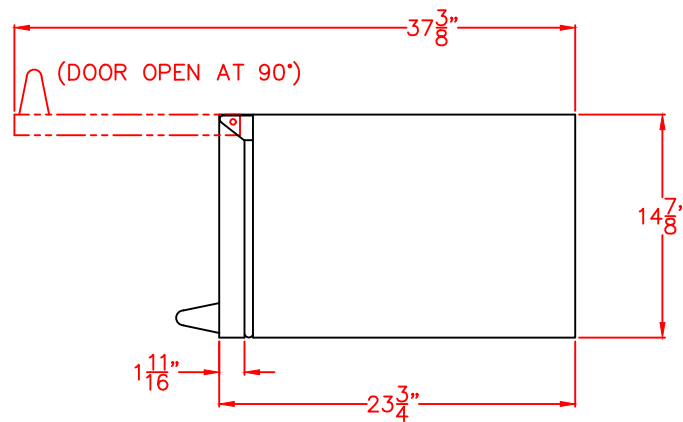

LYNX 15" OUTDOOR REFRIGERATOR
MODEL LM15REFR
WITH DIMENSIONS

ISLAND CUTOUT
DIMENSIONS ON PAGE 3

TOP VIEW

NOTE: FOR THIS ILLUSTRATION,
REFRIGERATOR HAS BEEN SET
AT MINIMUM HEIGHT OF 34"

FRONT VIEW

SIDE VIEW

LYNX 15" OUTDOOR REFRIGERATOR
MODEL LM15REFL (LEFT HAND HINGE)
WITH DIMENSIONS

ISLAND CUTOUT
DIMENSIONS ON PAGE 3

TOP VIEW

NOTE: FOR THIS ILLUSTRATION,
REFRIGERATOR HAS BEEN SET
AT MINIMUM HEIGHT OF 34"

FRONT VIEW

SIDE VIEW

LYNX 15" OUTDOOR REFRIGERATOR
MODEL LM15REFR
ISLAND CUTOUT

ISLAND CUTOUT
IN BLUE

FRONT VIEW

SIDE VIEW