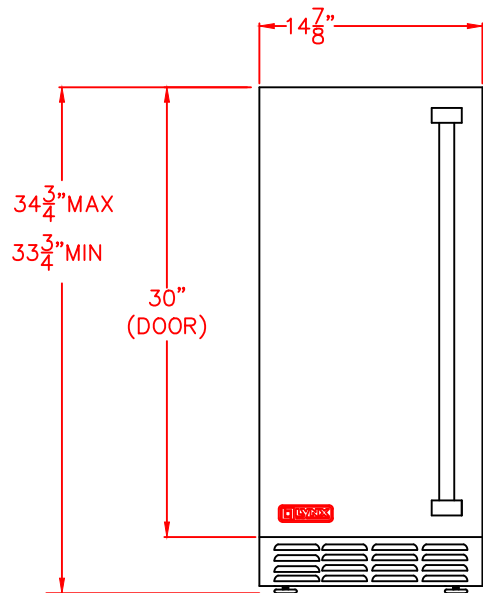

LYNX 15" OUTDOOR REFRIGERATOR
MODEL LM15REFR
WITH DIMENSIONS

ISLAND CUTOUT
DIMENSIONS ON PAGE 3

TOP VIEW

NOTE: FOR THIS ILLUSTRATION,
REFRIGERATOR HAS BEEN SET
AT MINIMUM HEIGHT OF 34"

FRONT VIEW

SIDE VIEW

LYNX 15" OUTDOOR REFRIGERATOR
MODEL LM15REFL (LEFT HAND HINGE)
WITH DIMENSIONS

ISLAND CUTOUT
DIMENSIONS ON PAGE 3

TOP VIEW

NOTE: FOR THIS ILLUSTRATION,
REFRIGERATOR HAS BEEN SET
AT MINIMUM HEIGHT OF 34"

FRONT VIEW

SIDE VIEW

LYNX 15" OUTDOOR REFRIGERATOR
MODEL LM15REFR
ISLAND CUTOUT

ISLAND CUTOUT
IN BLUE

FRONT VIEW

SIDE VIEW