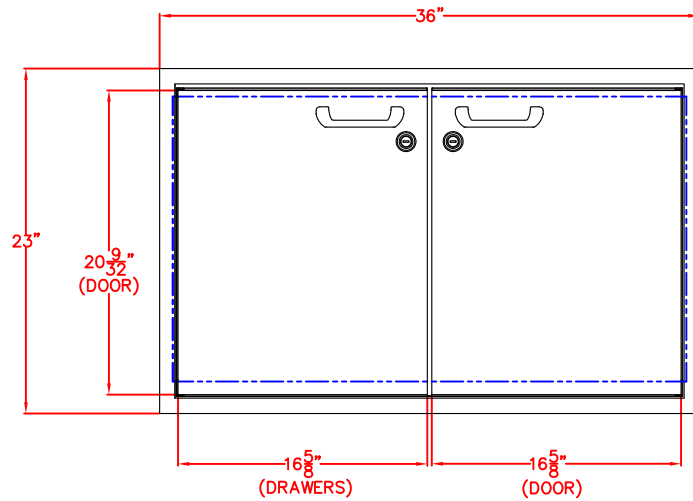

12/09/13

LYNX 36 IN. STORAGE ACCESSORY
MODEL LPA36
W/ DIMENSIONS

ISLAND CUTOUT
IN BLUE

FRONT VIEW

SIDE VIEW

12/09/13

LYNX 36 IN. STORAGE ACCESSORY
MODEL LPA36
ISLAND CUTOUT

ISLAND CUTOUT
IN BLUE

TOP VIEW

FRONT VIEW

SIDE VIEW