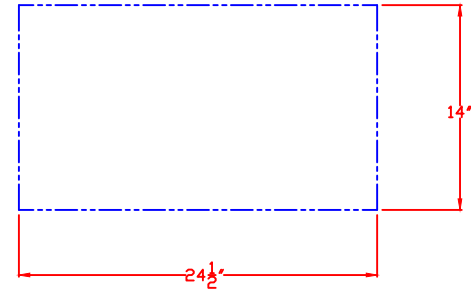

LYNX 16 IN. STORAGE DRAWER
MODEL LDW16
W/ DIMENSIONS

ISLAND CUTOUT
IN BLUE (pg 2)

FRONT VIEW

SIDE VIEW

03/31/17

LYNX 16 IN. STORAGE DRAWER
MODEL LDW16
ISLAND CUTOUT

ISLAND CUTOUT
IN BLUE

TOP VIEW

FRONT VIEW

SIDE VIEW