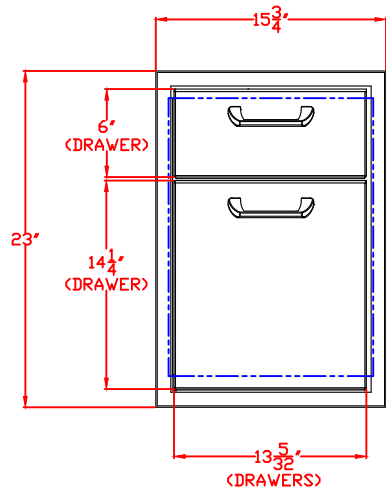

LYNX 16 IN. STORAGE DRAWER
MODEL LDW16
W/ DIMENSIONS

ISLAND CUTOUT
IN BLUE (pg 2)

FRONT VIEW

SIDE VIEW

03/31/17

LYNX 16 IN. STORAGE DRAWER
MODEL LDW16
ISLAND CUTOUT

ISLAND CUTOUT
IN BLUE

TOP VIEW

FRONT VIEW

SIDE VIEW