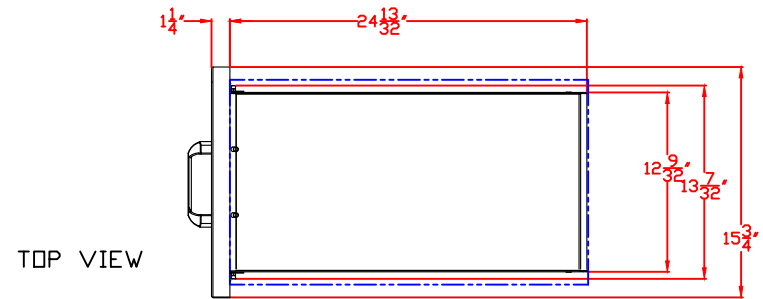

LYNX 16 IN. STORAGE DRAWER
MODEL LDW16
W/ DIMENSIONS

ISLAND CUTOUT
IN BLUE (pg 2)

FRONT VIEW

SIDE VIEW

03/31/17

LYNX 16 IN. STORAGE DRAWER
MODEL LDW16
ISLAND CUTOUT

ISLAND CUTOUT
IN BLUE

TOP VIEW

FRONT VIEW

SIDE VIEW