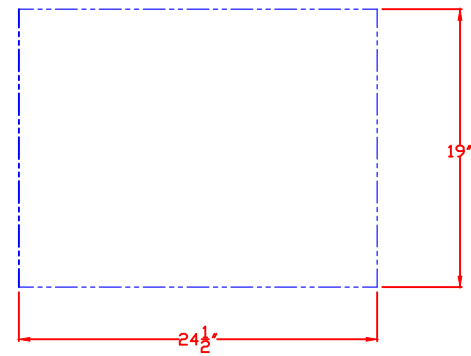

LYNX 16 IN. STORAGE DRAWER
MODEL LDW16
W/ DIMENSIONS

ISLAND CUTOUT
IN BLUE (pg 2)

FRONT VIEW

SIDE VIEW

03/31/17

LYNX 16 IN. STORAGE DRAWER
MODEL LDW16
ISLAND CUTOUT

ISLAND CUTOUT
IN BLUE

TOP VIEW

FRONT VIEW

SIDE VIEW