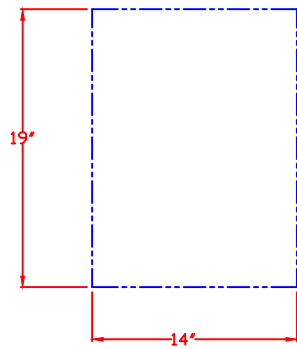

LYNX 16 IN. STORAGE DRAWER
MODEL LDW16
W/ DIMENSIONS

ISLAND CUTOUT
IN BLUE (pg 2)

FRONT VIEW

SIDE VIEW

03/31/17

LYNX 16 IN. STORAGE DRAWER
MODEL LDW16
ISLAND CUTOUT

ISLAND CUTOUT
IN BLUE

TOP VIEW

FRONT VIEW

SIDE VIEW