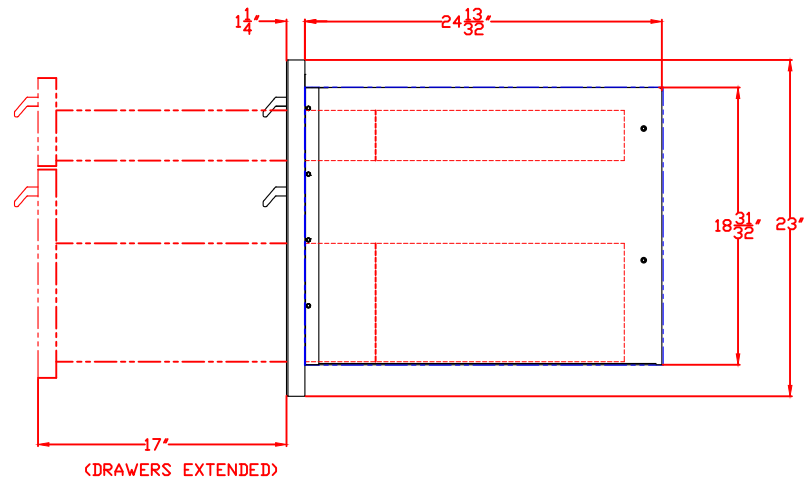

LYNX 16 IN. STORAGE DRAWER
MODEL LDW16
W/ DIMENSIONS

ISLAND CUTOUT
IN BLUE (pg 2)

FRONT VIEW

SIDE VIEW

03/31/17

LYNX 16 IN. STORAGE DRAWER
MODEL LDW16
ISLAND CUTOUT

ISLAND CUTOUT
IN BLUE

TOP VIEW

FRONT VIEW

SIDE VIEW