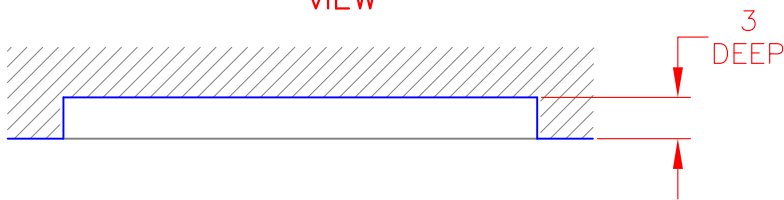

LDR636 - SEDONA 36" DOOR

PRODUCT DIMENSIONS

FRONT VIEW

SIDE VIEW

TOP VIEW

CUTOUT DIMENSIONS

SIDE VIEW