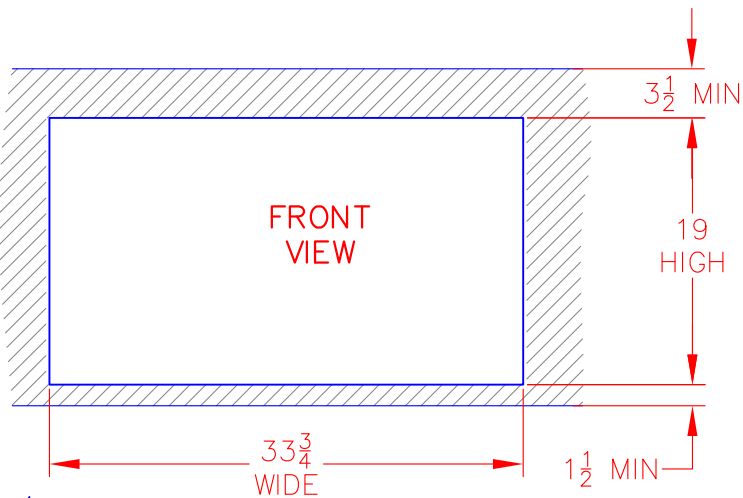

LDR636 - SEDONA 36" DOOR

PRODUCT DIMENSIONS

FRONT VIEW

SIDE VIEW

TOP VIEW

CUTOUT DIMENSIONS

SIDE VIEW