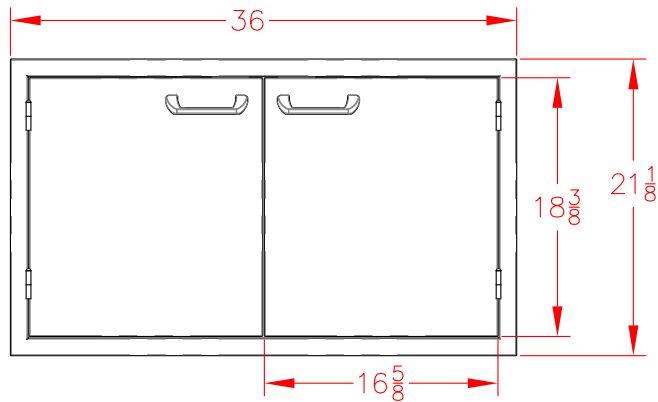

LDR636 - SEDONA 36" DOOR

PRODUCT DIMENSIONS

FRONT VIEW

SIDE VIEW

TOP VIEW

CUTOUT DIMENSIONS

SIDE VIEW