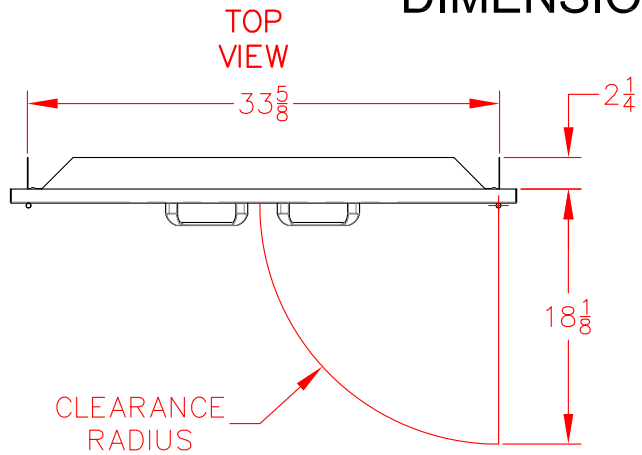

LDR636 - SEDONA 36" DOOR

PRODUCT DIMENSIONS

FRONT VIEW

SIDE VIEW

TOP VIEW

CUTOUT DIMENSIONS

SIDE VIEW