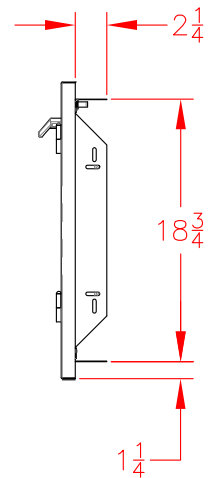

LDR636 - SEDONA 36" DOOR

PRODUCT DIMENSIONS

FRONT VIEW

SIDE VIEW

TOP VIEW

CUTOUT DIMENSIONS

SIDE VIEW