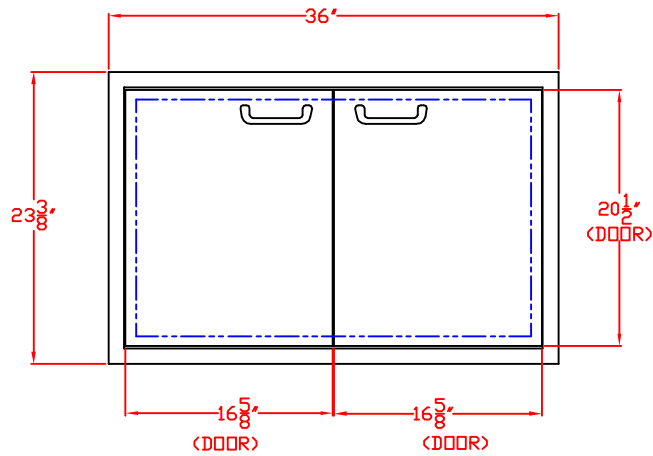

LYNX 36 IN. ACCESS DOORS  
MODEL LDR36T  
W/ DIMENSIONS

ISLAND CUTOUT  
IN BLUE

FRONT VIEW

TOP VIEW

SIDE VIEW

LYNX 36 IN. ACCESS DOORS  
MODEL LDR36T  
ISLAND CUTOUT

TOP VIEW

FRONT VIEW

SIDE VIEW