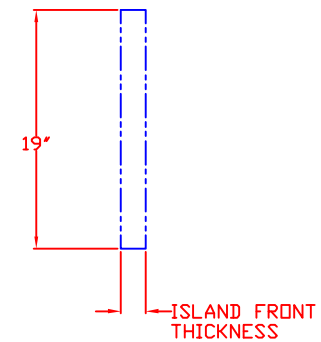

LYNX 36 IN. ACCESS DOORS  
MODEL LDR36T  
W/ DIMENSIONS

ISLAND CUTOUT  
IN BLUE

FRONT VIEW

TOP VIEW

SIDE VIEW

LYNX 36 IN. ACCESS DOORS  
MODEL LDR36T  
ISLAND CUTOUT

TOP VIEW

FRONT VIEW

SIDE VIEW