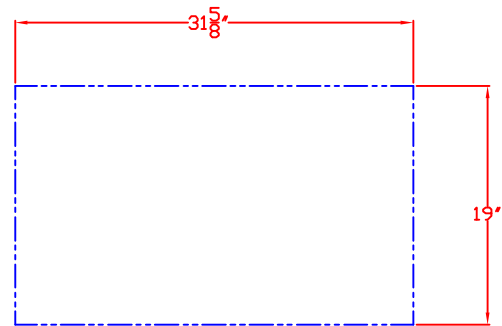

LYNX 36 IN. ACCESS DOORS  
MODEL LDR36T  
W/ DIMENSIONS

ISLAND CUTOUT  
IN BLUE

FRONT VIEW

TOP VIEW

SIDE VIEW

LYNX 36 IN. ACCESS DOORS  
MODEL LDR36T  
ISLAND CUTOUT

TOP VIEW

FRONT VIEW

SIDE VIEW