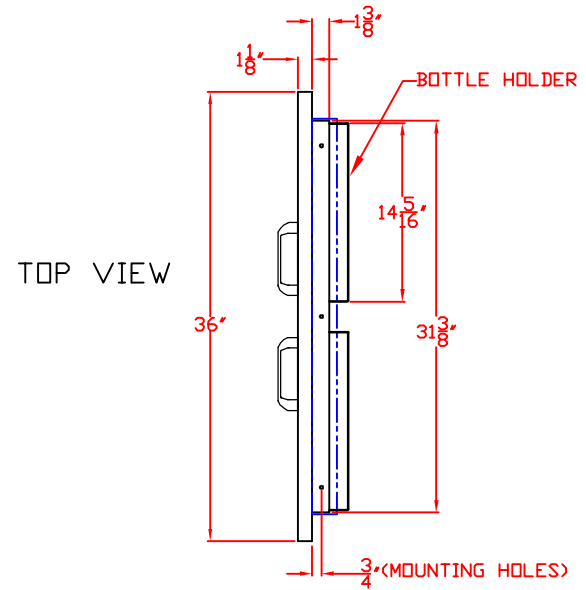

LYNX 36 IN. ACCESS DOORS  
MODEL LDR36T  
W/ DIMENSIONS

ISLAND CUTOUT  
IN BLUE

FRONT VIEW

TOP VIEW

SIDE VIEW

LYNX 36 IN. ACCESS DOORS  
MODEL LDR36T  
ISLAND CUTOUT

TOP VIEW

FRONT VIEW

SIDE VIEW