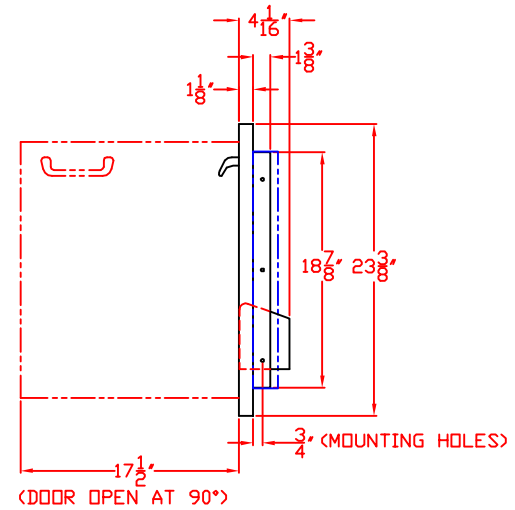

LYNX 36 IN. ACCESS DOORS  
MODEL LDR36T  
W/ DIMENSIONS

ISLAND CUTOUT  
IN BLUE

FRONT VIEW

TOP VIEW

SIDE VIEW

LYNX 36 IN. ACCESS DOORS  
MODEL LDR36T  
ISLAND CUTOUT

TOP VIEW

FRONT VIEW

SIDE VIEW