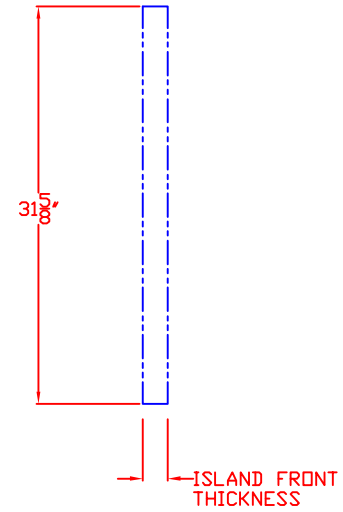

LYNX 36 IN. ACCESS DOORS  
MODEL LDR36T  
W/ DIMENSIONS

ISLAND CUTOUT  
IN BLUE

FRONT VIEW

TOP VIEW

SIDE VIEW

LYNX 36 IN. ACCESS DOORS  
MODEL LDR36T  
ISLAND CUTOUT

TOP VIEW

FRONT VIEW

SIDE VIEW