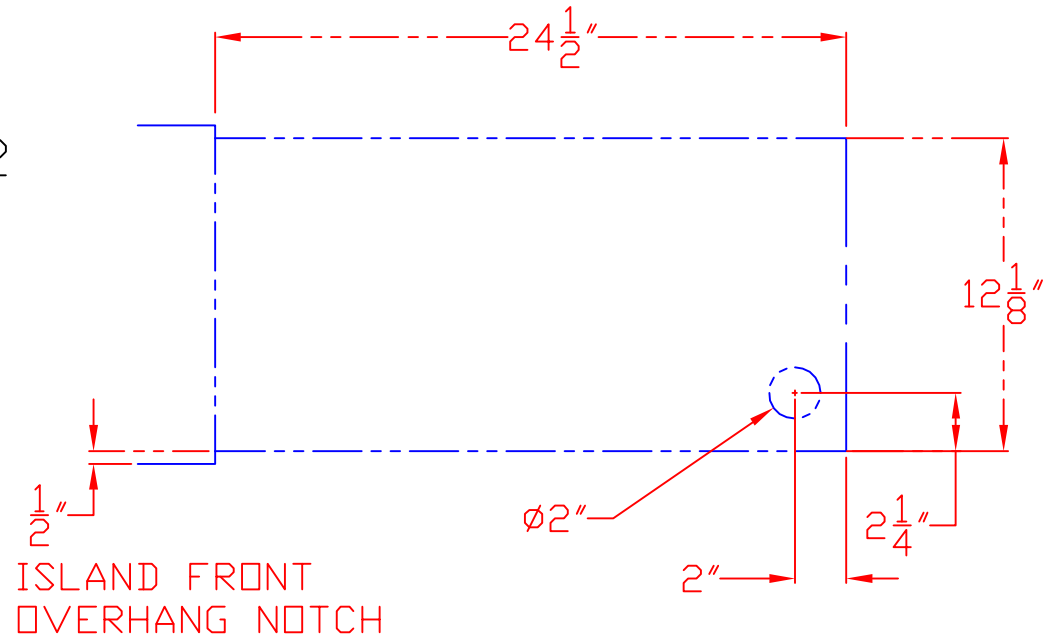

1/12/11

LYNX SIDE BURNER  
DOUBLE- LSB2-1/LSB2-2  
W/ DIMENSIONS

ISLAND CUTOUT  
IN BLUE

TOP VIEW

FRONT VIEW

SIDE VIEW

1/12/11

LYNX SIDE BURNER  
DOUBLE- LSB2-1/LSB2-2  
ISLAND CUTOUT

TOP VIEW

FRONT VIEW

SIDE VIEW