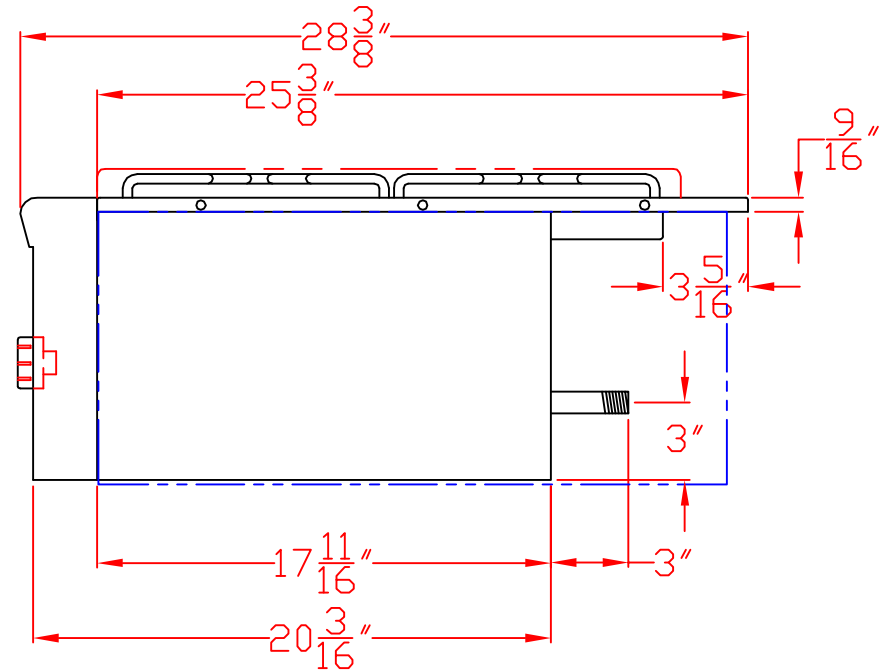

1/12/11

LYNX SIDE BURNER  
DOUBLE- LSB2-1/LSB2-2  
W/ DIMENSIONS

ISLAND CUTOUT  
IN BLUE

TOP VIEW

FRONT VIEW

SIDE VIEW

1/12/11

LYNX SIDE BURNER  
DOUBLE- LSB2-1/LSB2-2  
ISLAND CUTOUT

TOP VIEW

FRONT VIEW

SIDE VIEW