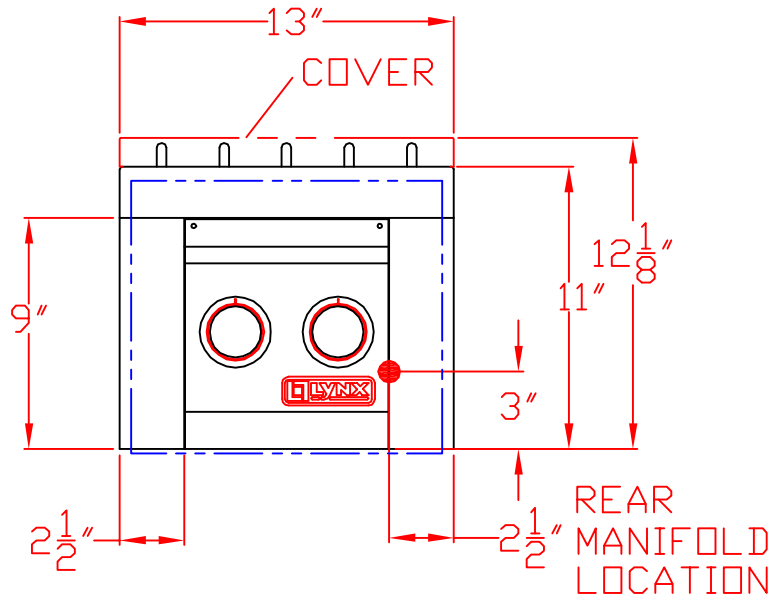

1/12/11

LYNX SIDE BURNER  
DOUBLE- LSB2-1/LSB2-2  
W/ DIMENSIONS

ISLAND CUTOUT  
IN BLUE

TOP VIEW

FRONT VIEW

SIDE VIEW

1/12/11

LYNX SIDE BURNER  
DOUBLE- LSB2-1/LSB2-2  
ISLAND CUTOUT

TOP VIEW

FRONT VIEW

SIDE VIEW